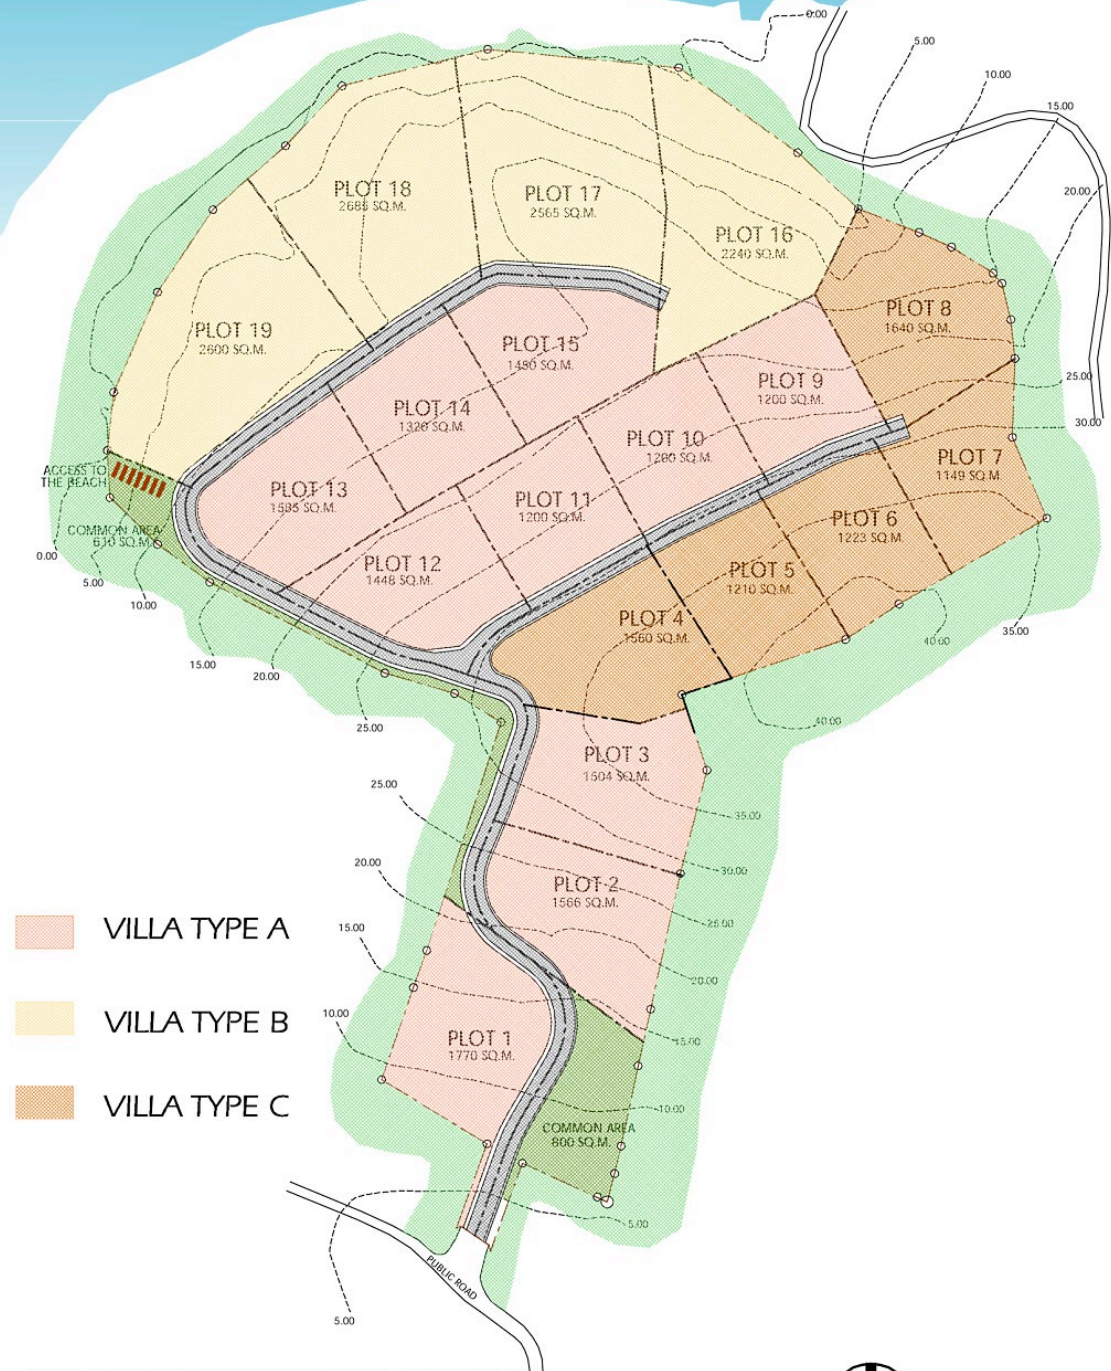

PHANG NA BAY

THE ESTATE BEACHFRONT LAEM YANG

ZONING PLAN SCHEMATIC 2-7-05 SK-2
SUBJECT TO DESIGN DEVELOPMENT DWG no. G00-005